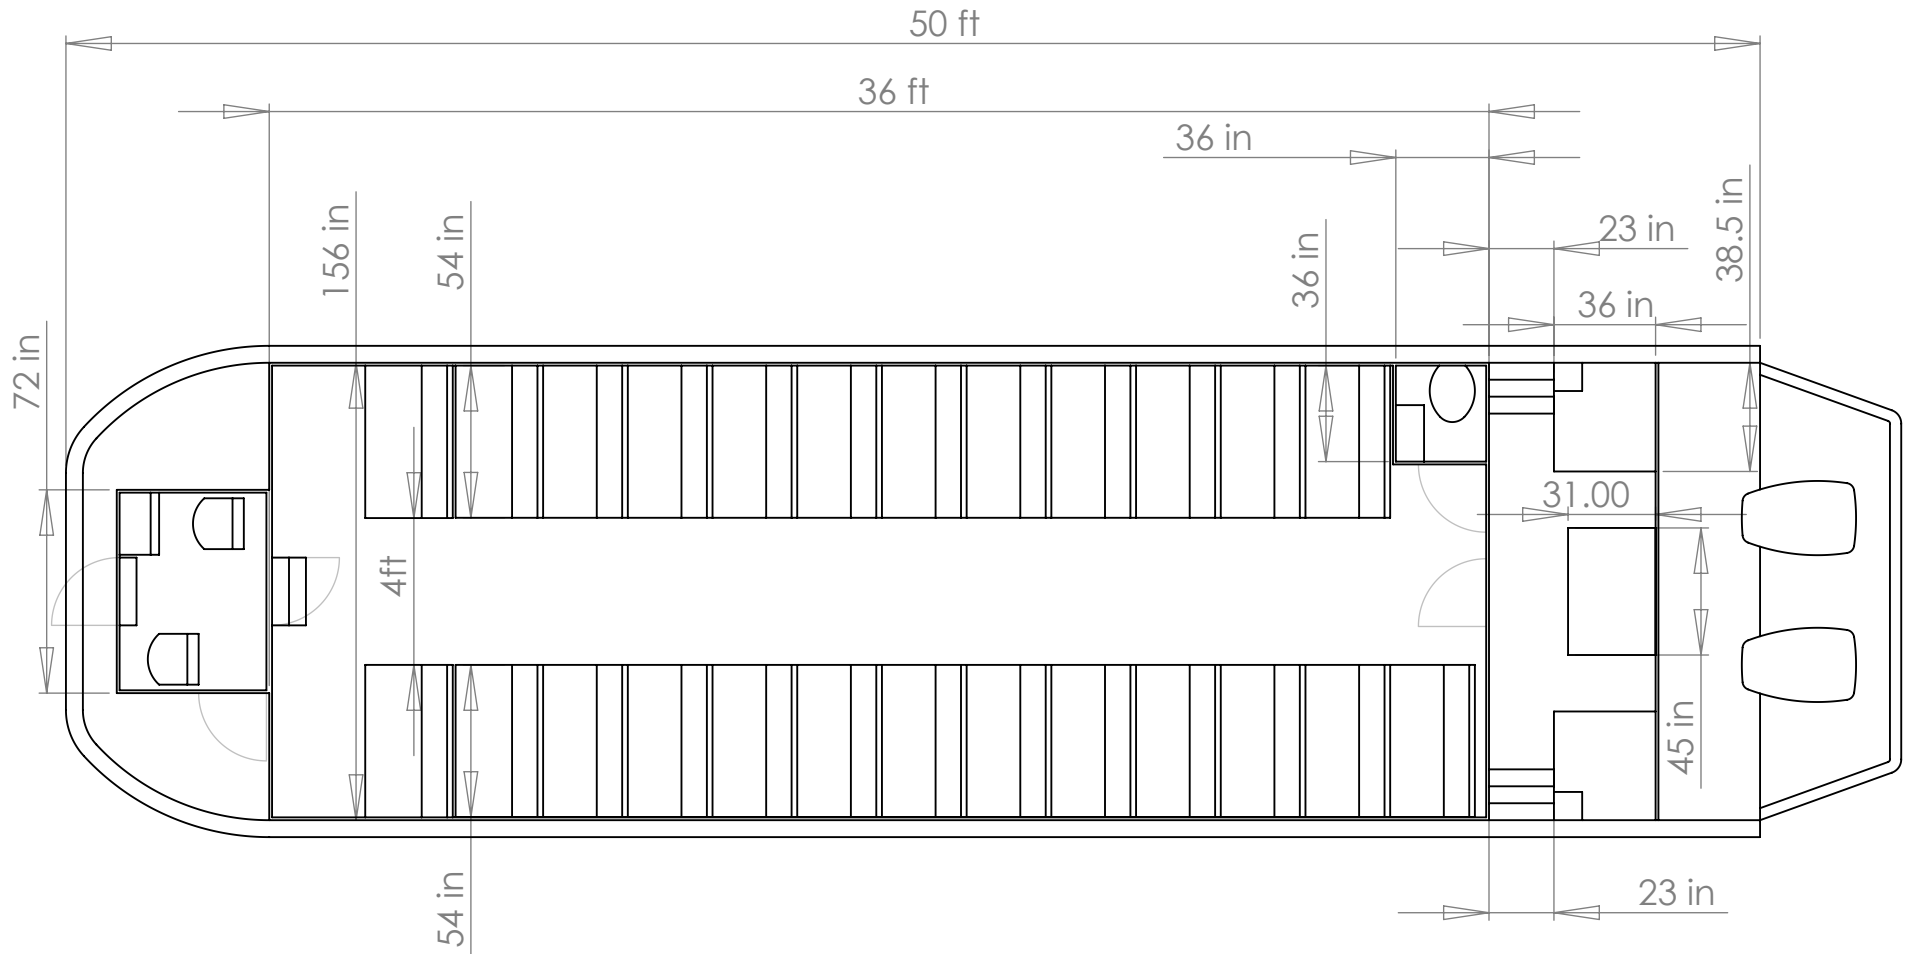

PROPRIETARY AND CONFIDENTIAL
THE INFORMATION CONTAINED IN THIS DRAWING IS THE SOLE PROPERTY OF LOBELL'S CUSTOM BOATS. ANY REPRODUCTION IN PART OR AS A WHOLE WITHOUT THE WRITTEN PERMISSION OF LOBELL'S CUSTOM BOATS IS PROHIBITED.

	NAME	DATE
DRAWN	Russell Garehan	7/17/09
CHECKED		
ENG APPR.		
MFG APPR.		
Q.A.		

COMMENTS:
Dimensions are in inches unless otherwise noted
DO NOT SCALE DRAWING

Lobell's Custom Boats

TITLE:
**Arial Sectional View:
50ft Passenger Ferry**

SIZE A	DWG. NO.	REV
SCALE: 1:68		SHEET 3 OF 3